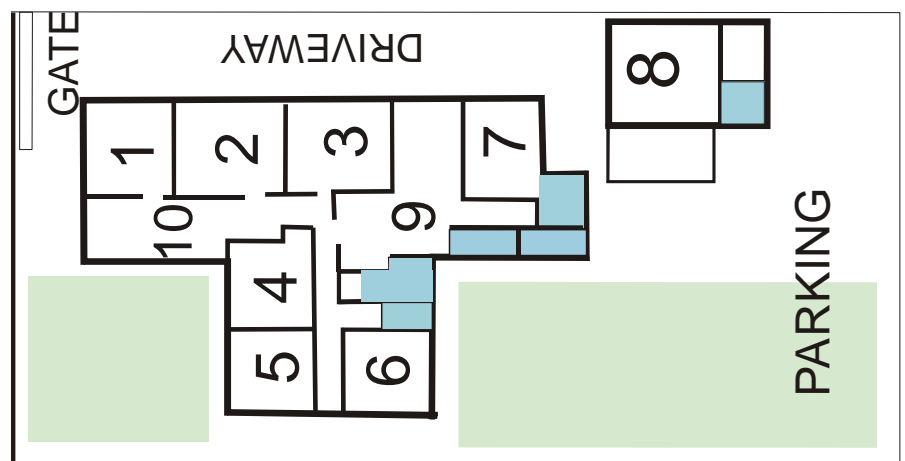

EQUILIBRIA BOURDING HOUSES: STUDENT HOUSES

HOUSE AMADEUS

House Amadeus is located right next to Equilibria and consists of three wings with 11 rooms in total.

- **The Main House:** 5 spacious rooms with wooden floors, a kitchen, bathroom and laundry room.
- **The Wing:** 3 rooms with a small kitchen and bathroom.
- **The Courtyard:** 3 small rooms outside the house, each with their own shower and toilet.

Each room is furnished with a single wooden bed and cupboard. Bring your own mattress, desk and chair.

HOUSE AMADEUS FLOOR PLAN

- The blue areas on the floor plan indicate toilets, bathrooms and showers.
- Number 12 indicates the communal kitchen and social area of the Main House.
- Number 13 indicates the laundry area.
- The 'K' indicates a small kitchen of The Wing.

HOUSE EINSTEIN

House Einstein is located around the corner from Equilibria on 46 President Street. The house accommodates 7 students and has a large, shady backyard and ample parking space.

Each room is furnished with a single wooden bed and cupboard. Bring your own mattress, desk and chair.

HOUSE EINSTEIN FLOOR PLAN

NORTH

- The blue areas on the floor plan indicate toilets, bathrooms and showers.
- Number 9 indicates the communal kitchen and social area.
- Number 10 indicates a social area.
- Number 8 indicates the bachelor flat which is not available for rent.