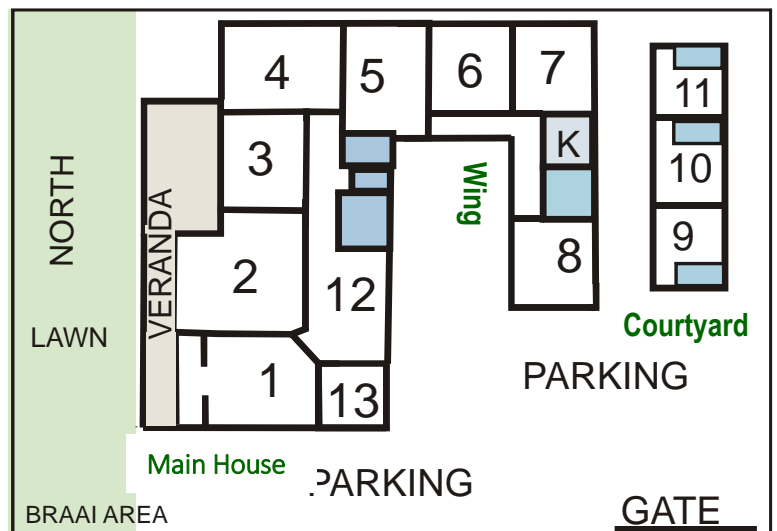

EQUILIBRIA BOURDING HOUSES: STUDENT HOUSES

HOUSE AMADEUS

House Amadeus is located right next to Equilibria and consists of three wings with 11 rooms in total.

- **The Main House:** 5 spacious rooms with wooden floors, a kitchen, bathroom and laundry room.
- **The Wing:** 3 rooms with a small kitchen and bathroom.
- **The Courtyard:** 3 small rooms outside the house, each with their own shower and toilet.

Each room is furnished with a single wooden bed and cupboard. Bring your own mattress, desk and chair.

HOUSE AMADEUS FLOOR PLAN

- The blue areas on the floor plan indicate toilets, bathrooms and showers.
- Number 12 indicates the communal kitchen and social area of the Main House.
- Number 13 indicates the laundry area.
- The 'K' indicates a small kitchen of The Wing.

HOUSE EINSTEIN

House Einstein is located around the corner from Equilibria on 46 President Street. The house accommodates 7 students and has a large, shady backyard and ample parking space.

Each room is furnished with a single wooden bed and cupboard. Bring your own mattress, desk and chair.

HOUSE EINSTEIN FLOOR PLAN

NORTH

- The blue areas on the floor plan indicate toilets, bathrooms and showers.
- Number 9 indicates the communal kitchen and social area.
- Number 10 indicates a social area.
- Number 8 indicates the bachelor flat which is not available for rent.